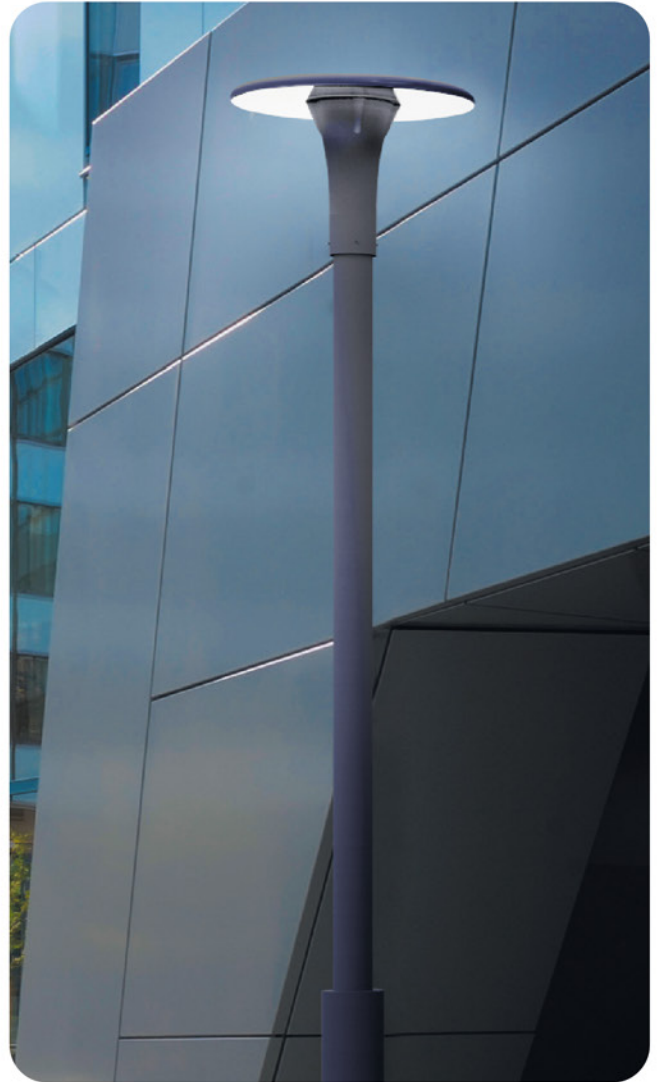

Luna

SH-Luna-04

SH-Luna-03

SH-9990

- 7350 LUMENS
- IP 65
- 60W
- 230V 50Hz
- Cool White 4000K
- CRI > 80
- Class I

LUNA

GARDEN LIGHTS

SH-Luna-03
SH-Luna-04

INFORMATION

COLOR

BEAM ANGLE

110°

TECH INFO

CODE	POWER(w)	DISTANCE(m) TO THE NEXT POLE
SH-Luna-03	60	10
SH-Luna-04	60	12

SHEMATIC

01