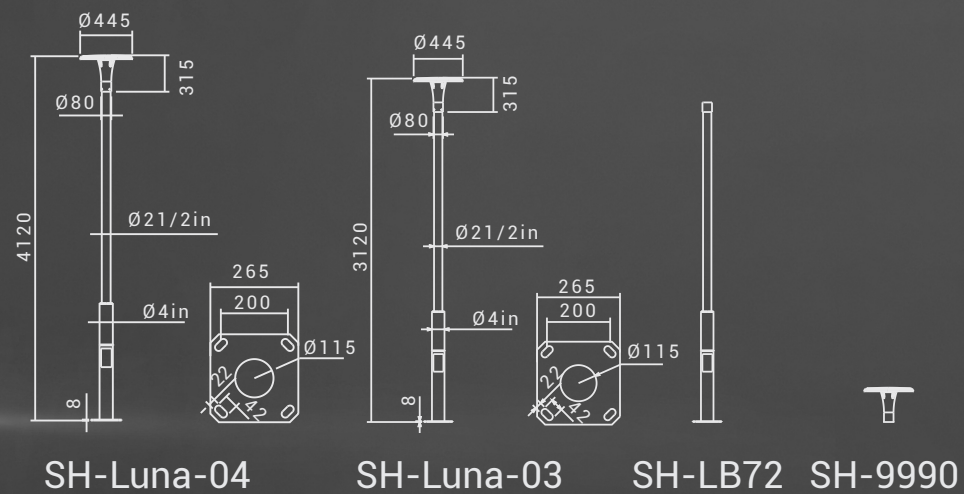

INFORMATION

COLOR

BEAM ANGLE

110°

TECH INFO

CODE	POWER(w)	DISTANCE(m) TO THE NEXT POLE
SH-Luna-03	60	10
SH-Luna-04	60	12

SHEMATIC

01