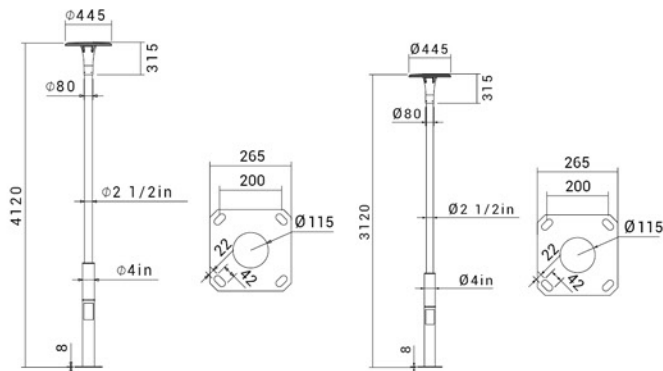

Luna

SH-Luna-04

SH-Luna-03

SH-9990

- 7350 LUMENS
- IP 65
- 60W
- 230V 50Hz
- Cool White 4000K
- CRI > 80
- Class I

LUNA

GARDEN LIGHTS

SH-Luna-03
SH-Luna-04

INFORMATION

COLOR

BEAM ANGLE

110°

TECH INFO

CODE	POWER(w)	DISTANCE(m) TO THE NEXT POLE
SH-Luna-03	60	10
SH-Luna-04	60	12

SHEMATIC

01