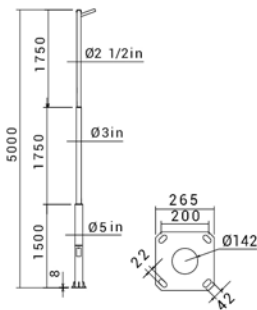

SH-V81

SH-V61

SH-V51

SH-V41

SH-V41  
SH-V51  
SH-V61  
SH-V81

### TECH INFO

CODE	POWER(w)	DISTANCE(m) TO THE NEXT POLE
SH-V41	50	8
SH-V51	100	15
SH-V61	100	20
SH-V81	150	25