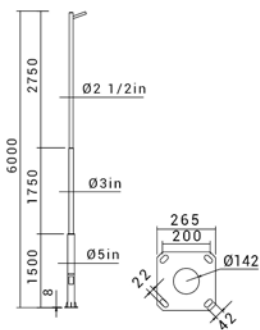

SH-V81

SH-V61

SH-V51

SH-V41

SH-V41  
SH-V51  
SH-V61  
SH-V81

### TECH INFO

CODE	POWER(w)	DISTANCE(m) TO THE NEXT POLE
SH-V41	50	8
SH-V51	100	15
SH-V61	100	20
SH-V81	150	25