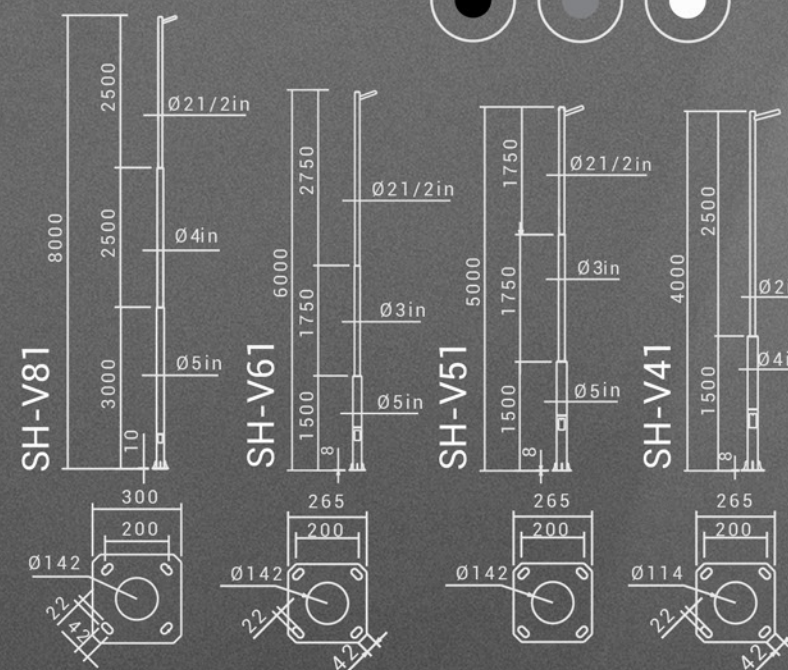

SHEMATIC

COLOR