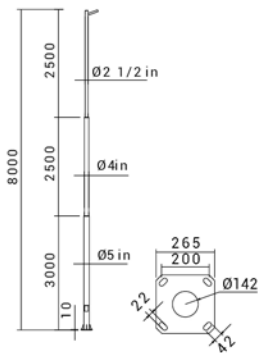

SH-V81

SH-V61

SH-V51

SH-V41

SH-V41  
SH-V51  
SH-V61  
SH-V81

### TECH INFO

CODE	POWER(w)	DISTANCE(m) TO THE NEXT POLE
SH-V41	50	8
SH-V51	100	15
SH-V61	100	20
SH-V81	150	25