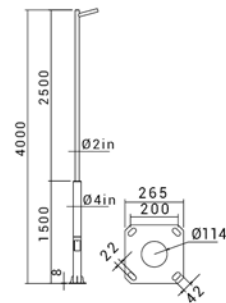

SH-V81

SH-V61

SH-V51

SH-V41

SH-V41  
SH-V51  
SH-V61  
SH-V81

### TECH INFO

CODE	POWER(w)	DISTANCE(m) TO THE NEXT POLE
SH-V41	50	8
SH-V51	100	15
SH-V61	100	20
SH-V81	150	25