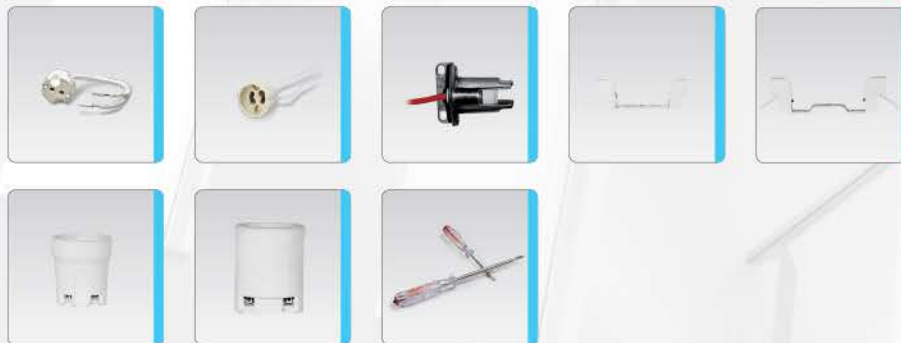

15 Lamp Holders & Phase Testers

سوکت‌ها و فازمتر

Lampholders

SH-MR16

SH-GU10

SH-R7s-1000

SH-R7s 150

SH-RX7s 150

SH-R7s 500

SH-E27

SH-E40

Phase Testers

Phase Tester Small
Phase Tester Big