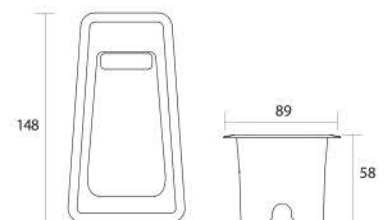

Large Areas:

Large parking areas, facades, communal areas