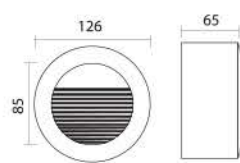

SH-2601

SH-2501

SH-2902

Prod. Code	SH-2601	SH-2501	SH-2902
Voltage	220V	220V	220V
Watt	1.2W	1.2W	2.2W
Lamp	LED	LED	LED
Material	Aluminum	Aluminum	Aluminum
Body Color	Gray	Gray	Gray
LED Color	Warm white	Warm white	Warm white
IP	65	65	65

SH-3102

SH-3003

Prod. Code	SH-3102	SH-3003
Voltage	220V	220V
Watt	1.5W	1W
Lamp	LED	LED
Material	Aluminum	Aluminum
Body Color	Gray	Gray
LED Color	Warm white	Warm white
Cut-Out(mm)	162x53	105x32
IP	54	54

Applications: