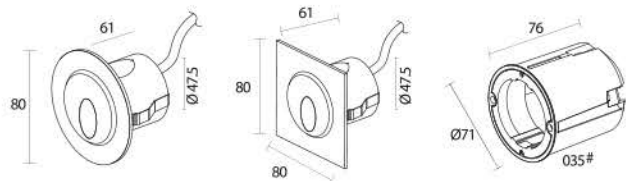

B1QS-0102

B1QR-0102

Prod. Code	B1QS-0102	B1QR-0102
Voltage	220-240V	220-240V
Watt	1x3W	1x3W
Lamp	LED	LED
Lumen	66Lm	66Lm
CRI	>80	>80
Beam Angel	80	80
Body Color	Gray, white	Gray, white
LED Color	Warm White	Warm White
IP	65	65

SH-2601

SH-2501

SH-2902

Prod. Code	SH-2601	SH-2501	SH-2902
Voltage	220V	220V	220V
Watt	1.2W	1.2W	2.2W
Lamp	LED	LED	LED
Material	Aluminum	Aluminum	Aluminum
Body Color	Gray	Gray	Gray
LED Color	Warm white	Warm white	Warm white
IP	65	65	65

SH-3102

SH-3003

Prod. Code	SH-3102	SH-3003
Voltage	220V	220V
Watt	1.5W	1W
Lamp	LED	LED
Material	Aluminum	Aluminum
Body Color	Gray	Gray
LED Color	Warm white	Warm white
Cut-Out(mm)	162x53	105x32
IP	54	54

Applications: