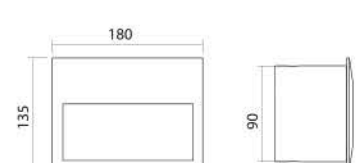

SH-2601

SH-2501

SH-2902

Prod. Code	SH-2601	SH-2501	SH-2902
Voltage	220V	220V	220V
Watt	1.2W	1.2W	2.2W
Lamp	LED	LED	LED
Material	Aluminum	Aluminum	Aluminum
Body Color	Gray	Gray	Gray
LED Color	Warm white	Warm white	Warm white
IP	65	65	65

SH-3102

SH-3003

Prod. Code	SH-3102	SH-3003
Voltage	220V	220V
Watt	1.5W	1W
Lamp	LED	LED
Material	Aluminum	Aluminum
Body Color	Gray	Gray
LED Color	Warm white	Warm white
Cut-Out(mm)	162x53	105x32
IP	54	54

Applications: