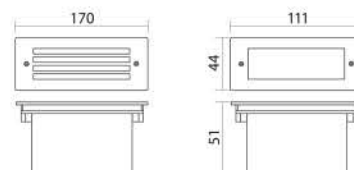

SH-3083**SH-3081****SH-3085****SH-3079****SH-3087**

Prod. Code	SH-3083	SH-3085	SH-3087	SH-3081	SH-3079
Voltage	220V	220V	220V	220V	220V
Base	E27	E27	E27	E27	E27
Lamp	LED- CFL	LED- CFL	LED- CFL	LED- CFL	LED- CFL
Material	Aluminum- Steel	Aluminum- Steel	Aluminum- Steel	Aluminum	Aluminum
Body Color	Gray, Black, White	Gray, Black, White	Gray, Black, White	Gray, Black, White	Gray, Black, White
IP	54	54	54	54	54