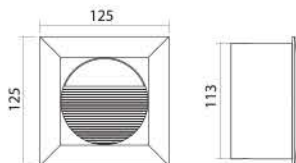

SH-3102

SH-3003

Prod. Code	SH-3102	SH-3003
Voltage	220V	220V
Watt	1.5W	1W
Lamp	LED	LED
Material	Aluminum	Aluminum
Body Color	Gray	Gray
LED Color	Warm white	Warm white
Cut-Out(mm)	162x53	105x32
IP	54	54

Applications: